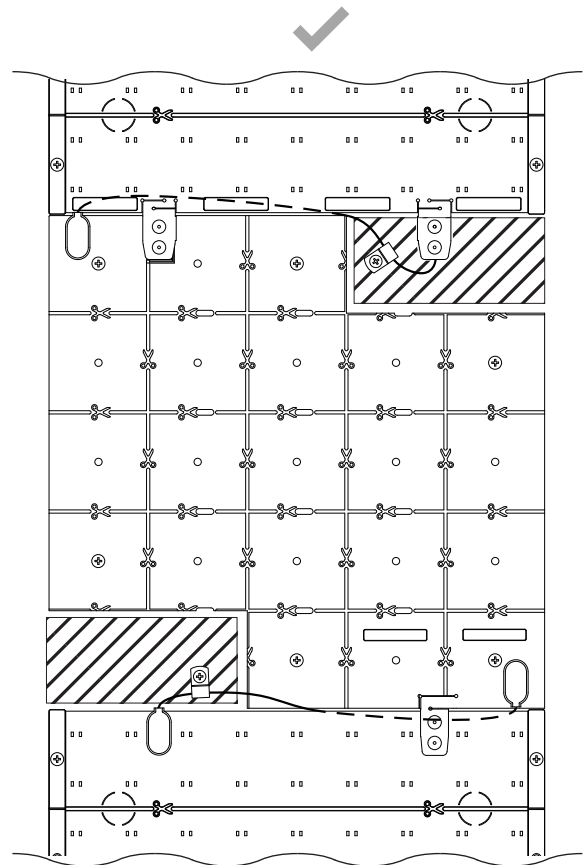

## CUTTING TILE TUNABLE WHITE CUT-OUT

## CUTTING TILE TUNABLE WHITE - DO NOT BEND SHEET SHARPLY AROUND CORNERS

## TILE TUNABLE WHITE CUT-OUT - ACCEPTABLE INTERNAL CUTOUT CONFIGURATIONS

TILE TUNABLE WHITE CUT-OUT - ACCEPTABLE CORNER CUTOUT CONFIGURATIONS

TILE TUNABLE WHITE CUT-OUT - UNACCEPTABLE CORNER CUTOUT CONFIGURATIONS