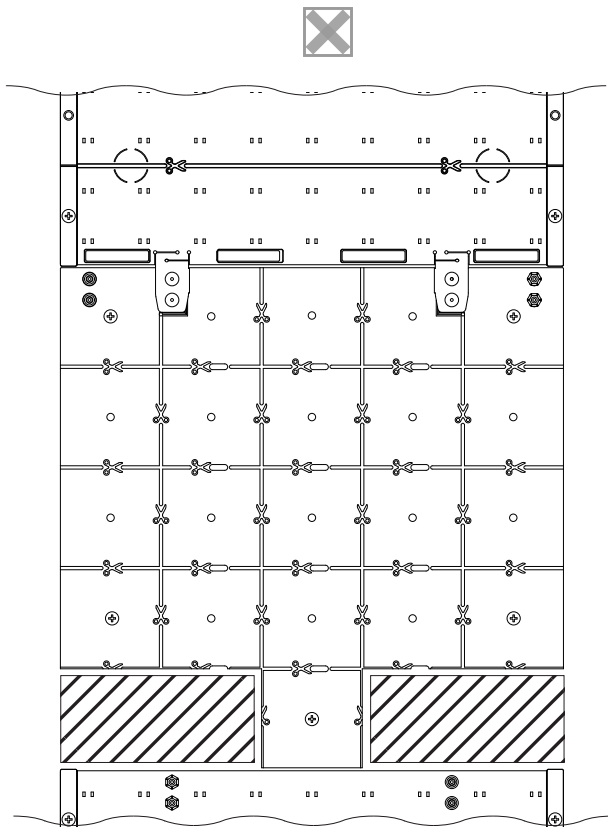

## CUTTING TILE TUNABLE WHITE - DO NOT BEND SHEET SHARPLY AROUND CORNERS

## TILE TUNABLE WHITE CUT-OUT - ACCEPTABLE INTERNAL CUTOUT CONFIGURATIONS

TILE TUNABLE WHITE CUT-OUT - ACCEPTABLE CORNER CUTOUT CONFIGURATIONS

TILE TUNABLE WHITE CUT-OUT - UNACCEPTABLE CORNER CUTOUT CONFIGURATIONS