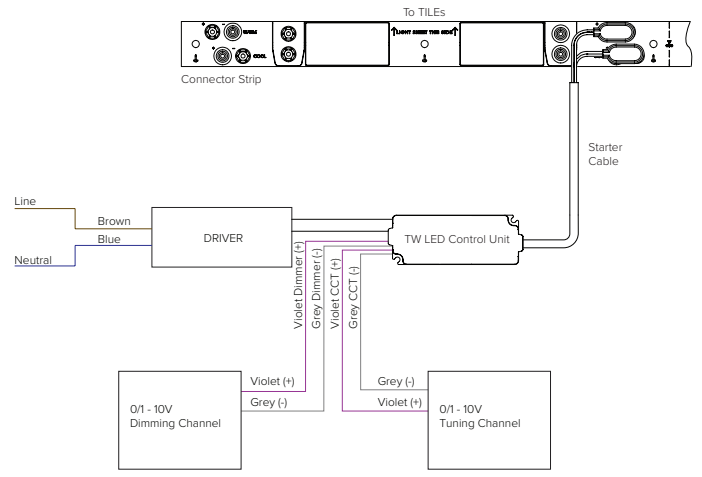

## CUTTING TILE TUNABLE WHITE CUT-OUT

## CUTTING TILE TUNABLE WHITE - DO NOT BEND SHEET SHARPLY AROUND CORNERS

## TILE TUNABLE WHITE CUT-OUT - ACCEPTABLE INTERNAL CUTOUT CONFIGURATIONS

TILE TUNABLE WHITE CUT-OUT - ACCEPTABLE CORNER CUTOUT CONFIGURATIONS

TILE TUNABLE WHITE CUT-OUT - UNACCEPTABLE CORNER CUTOUT CONFIGURATIONS

UL Listed

CE Compliant

3rd Party Driver

WIRED TWC LED Control Unit