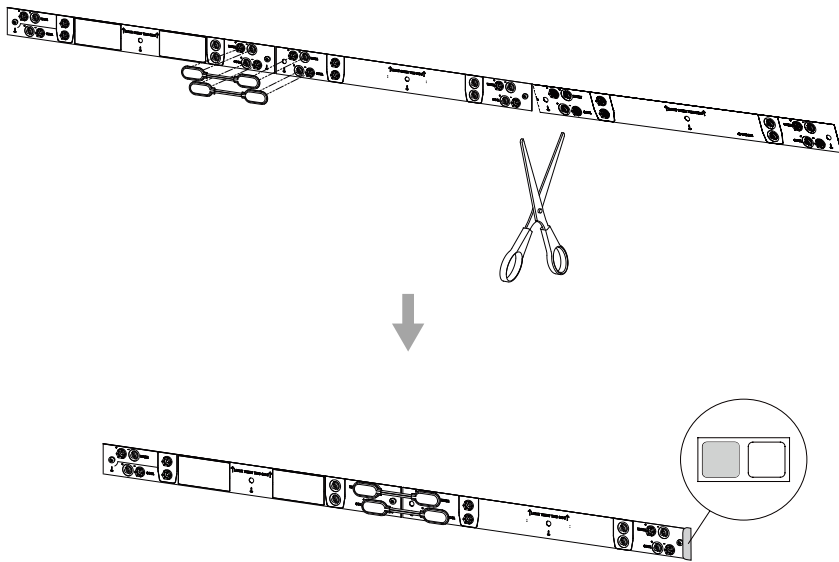

1

2

3

Standard Mounting

90° Mounting