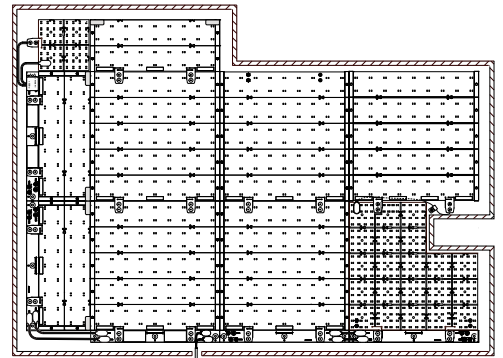

1

2

3

Standard Mounting

90° Mounting

4

5

Cut TILE between guide lines