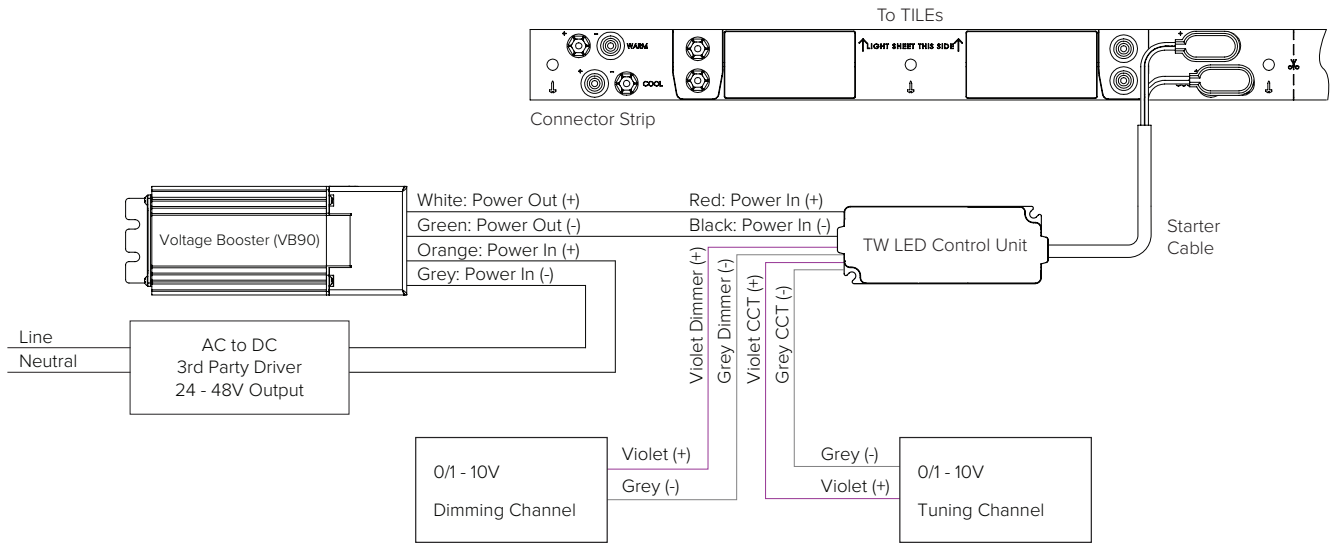

3rd Party Driver