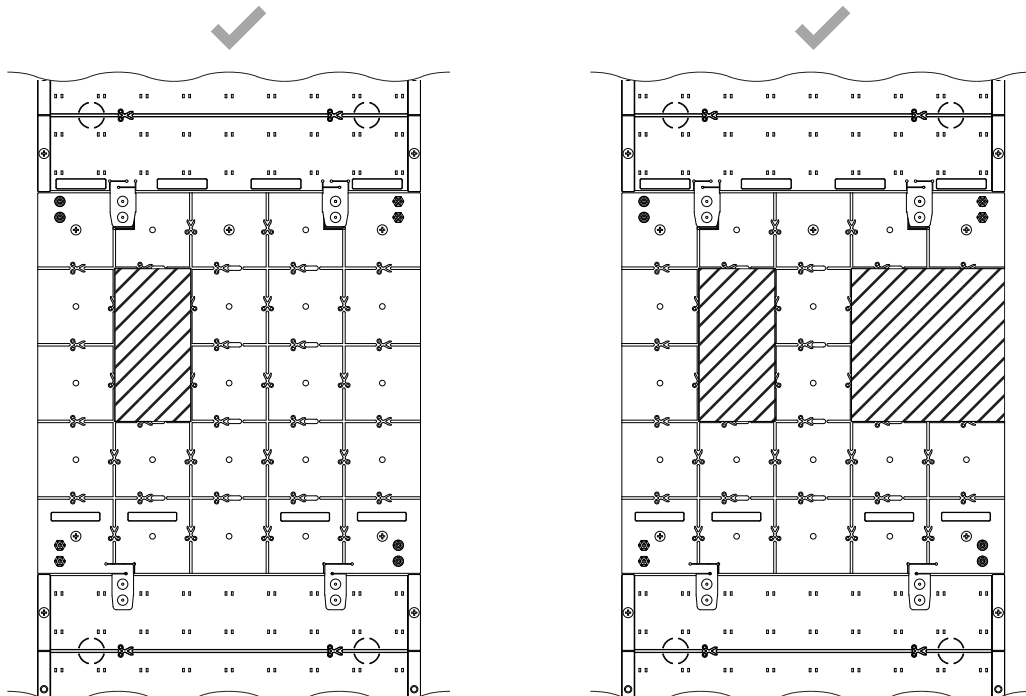

TILE TUNABLE WHITE CUT-OUT - ACCEPTABLE INTERNAL CUTOUT CONFIGURATIONS