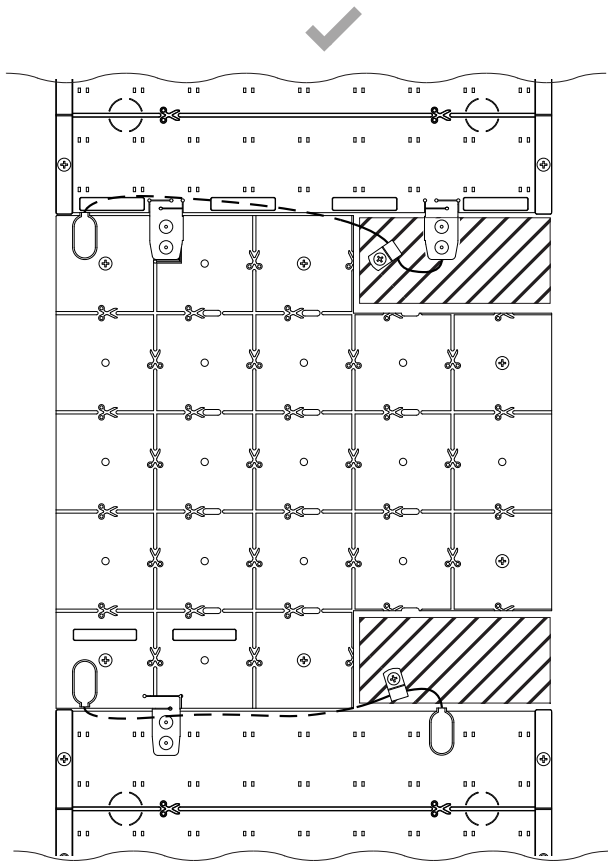

## CUTTING TILE TUNABLE WHITE CUT-OUT

## CUTTING TILE TUNABLE WHITE - DO NOT BEND SHEET SHARPLY AROUND CORNERS

## TILE TUNABLE WHITE CUT-OUT - ACCEPTABLE INTERNAL CUTOUT CONFIGURATIONS

TILE TUNABLE WHITE CUT-OUT - ACCEPTABLE CORNER CUTOUT CONFIGURATIONS

TILE TUNABLE WHITE CUT-OUT - UNACCEPTABLE CORNER CUTOUT CONFIGURATIONS