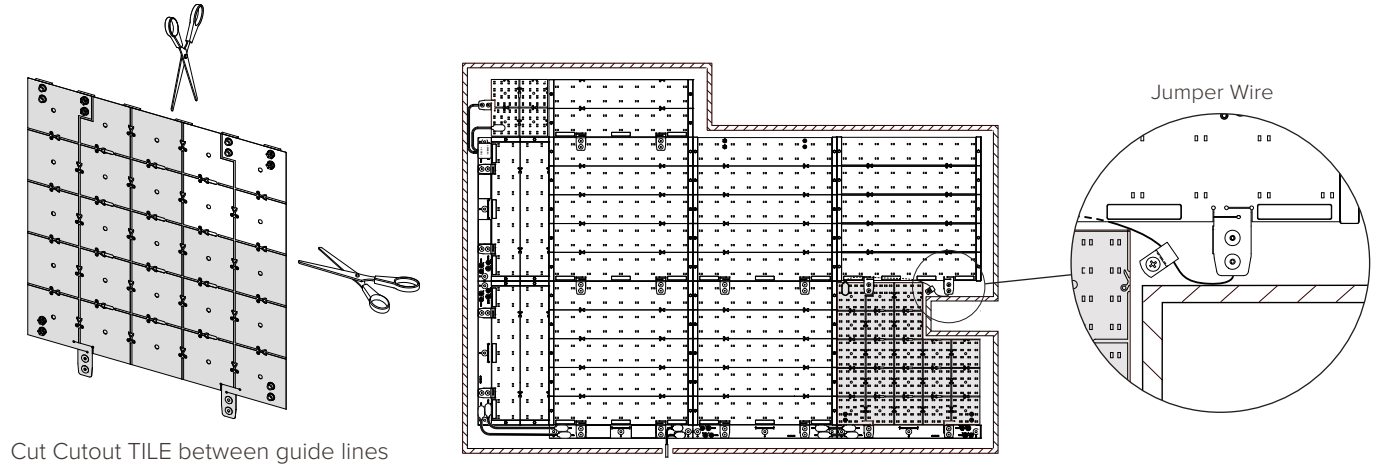

CUTTING TILE TUNABLE WHITE CUT-OUT