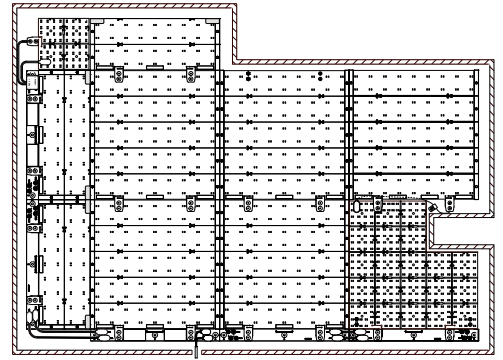

1

2

3

Standard Mounting

90° Mounting