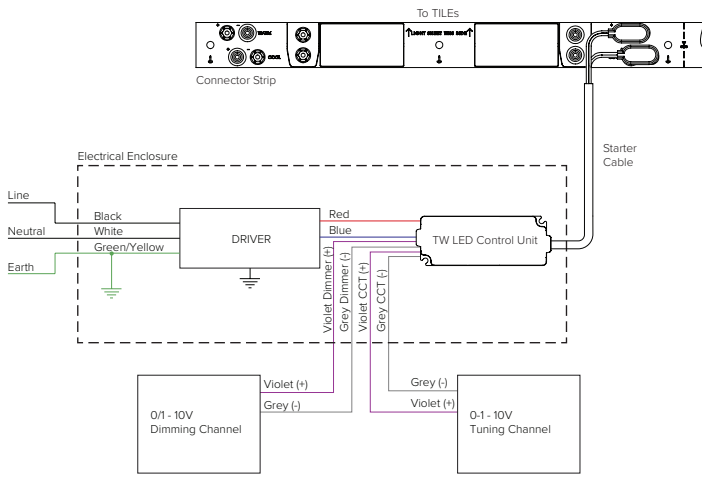

## CUTTING TILE TUNABLE WHITE CUT-OUT

## CUTTING TILE TUNABLE WHITE - DO NOT BEND SHEET SHARPLY AROUND CORNERS

## TILE TUNABLE WHITE CUT-OUT - ACCEPTABLE INTERNAL CUTOUT CONFIGURATIONS

TILE TUNABLE WHITE CUT-OUT - ACCEPTABLE CORNER CUTOUT CONFIGURATIONS

TILE TUNABLE WHITE CUT-OUT - UNACCEPTABLE CORNER CUTOUT CONFIGURATIONS

UL Listed

CE Compliant

3rd Party Driver

WIRED TWC LED Control Unit