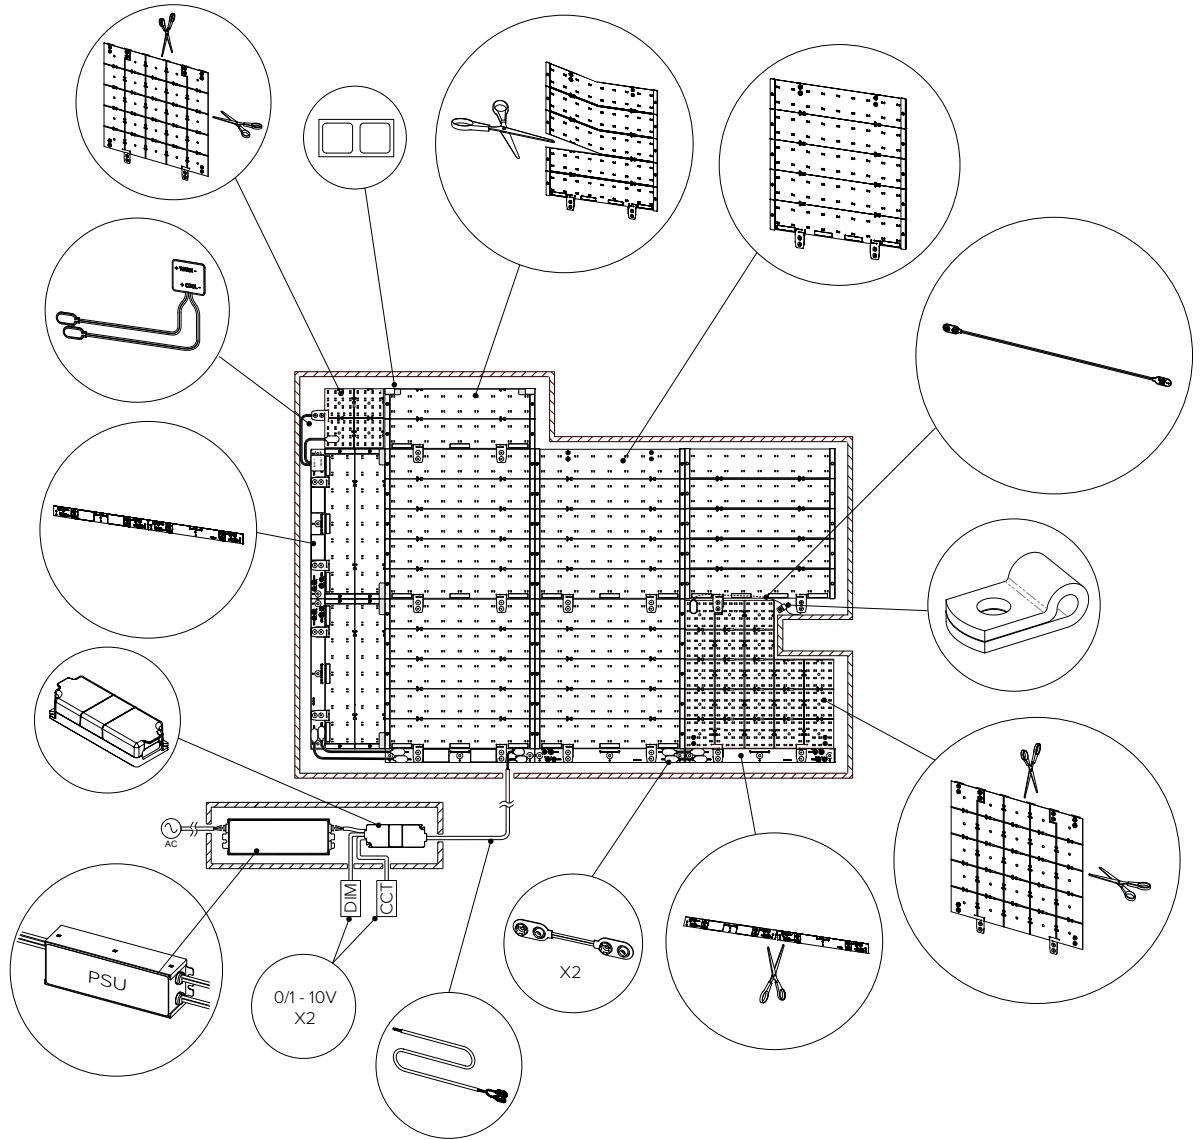

# COOLEGE TILE TUNABLE WHITE QUICK START GUIDE

For detailed instructions, please refer to: EXT-0043: Cooledge TILE Tunable White Installation Instructions

Caution: Observe precautions for handling electrostatic sensitive devices.

## CUTTING TILE TUNABLE WHITE - DO NOT BEND SHEET SHARPLY AROUND CORNERS

## TILE TUNABLE WHITE CUT-OUT - ACCEPTABLE INTERNAL CUTOUT CONFIGURATIONS

TILE TUNABLE WHITE CUT-OUT - ACCEPTABLE CORNER CUTOUT CONFIGURATIONS

TILE TUNABLE WHITE CUT-OUT - UNACCEPTABLE CORNER CUTOUT CONFIGURATIONS