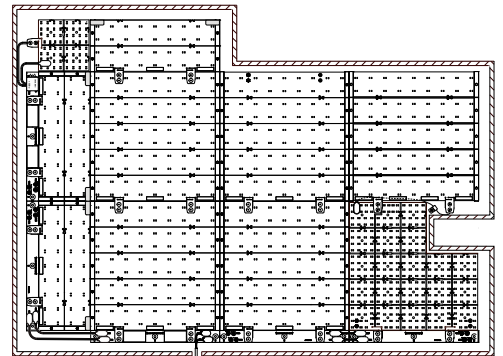

1

2

3

Standard Mounting

90° Mounting

4

5

Cut TILE between guide lines